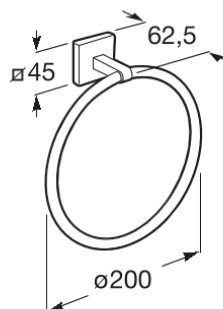

**CUBICA**

**Towel ring**

**DIMENSIONS**

Length	200 mm
Width	62 mm
Height	210 mm

**COLOURS AND FINISHES**

01 Polished

**TECHNICAL DRAWINGS**

**FEATURES**

Finish: Chrome

Fixing kit: Included

Installation options: Only with screws

Installation type: Wall-mounted

Material: Metal

Maximum weight supported (Kg): 10

Shape: Ring

Suitable for: Basin